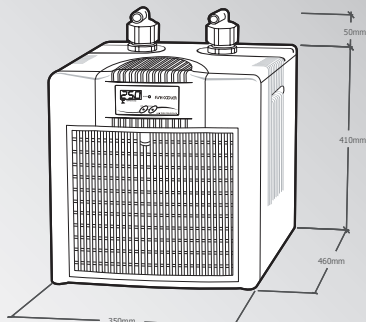

FISH COOLER 外形尺寸圖

DBI-030
1/20hp

DBI-050
1/15hp

DBA-075
1/10hp

DBA-150
1/5hp

DBA-200
1/4hp

DBM-250
1/3hp