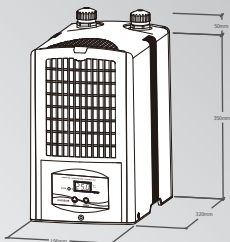

FISH COOLER 外形尺寸圖

DBI-030
1/20hp

DBI-050
1/15hp

DBA-075
1/10hp

DBA-150
1/5hp

DBA-200
1/4hp

DBM-250
1/3hp