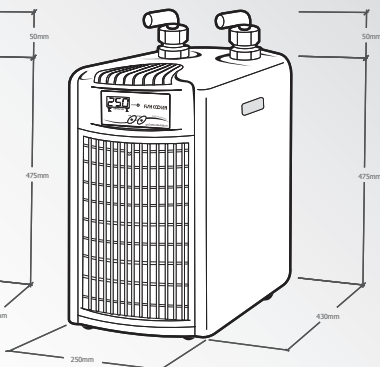

FISH COOLER 外形尺寸圖

DBI-030
1/20hp

DBI-050
1/15hp

DBA-075
1/10hp

DBA-150
1/5hp

DBA-200
1/4hp

DBM-250
1/3hp