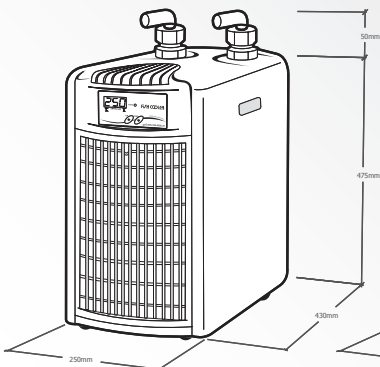

FISH COOLER 外形尺寸圖

DBI-030
1/20hp

DBI-050
1/15hp

DBA-075
1/10hp

DBA-150
1/5hp

DBA-200
1/4hp

DBM-250
1/3hp