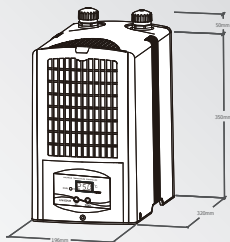

FISH COOLER 外形尺寸圖

DBI-030
1/20hp

DBI-050
1/15hp

DBA-075
1/10hp

DBA-150
1/5hp

DBA-200
1/4hp

DBM-250
1/3hp